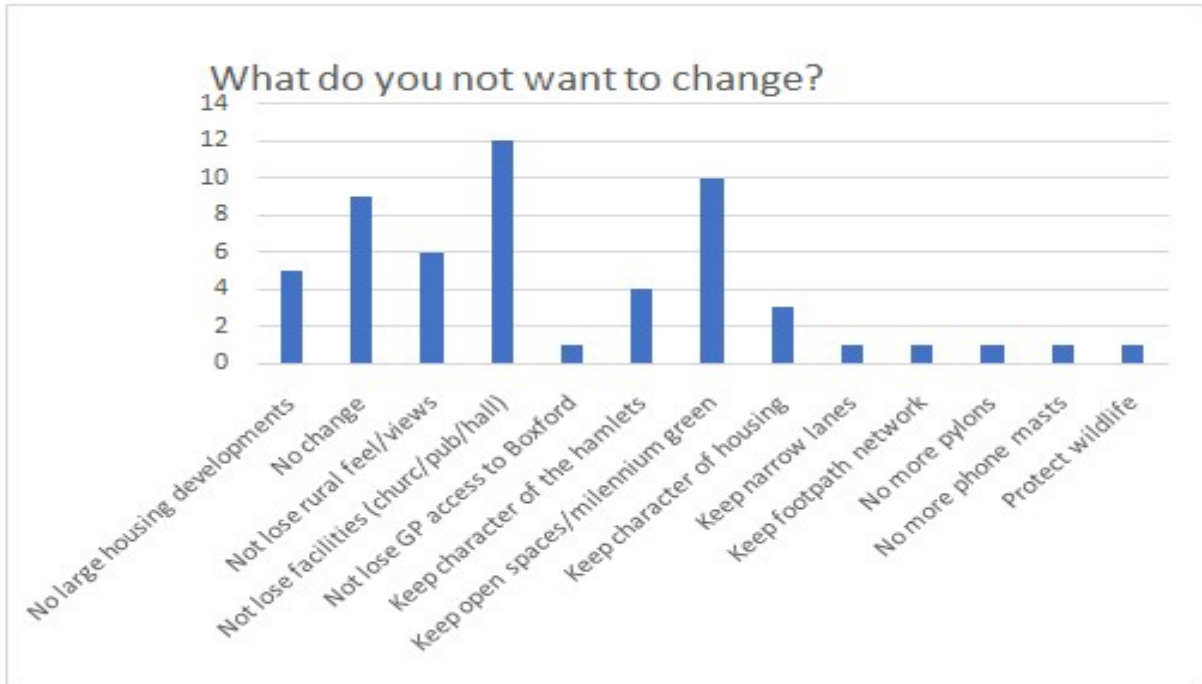

EDWARDSTONE NEIGHBOURHOOD PLAN