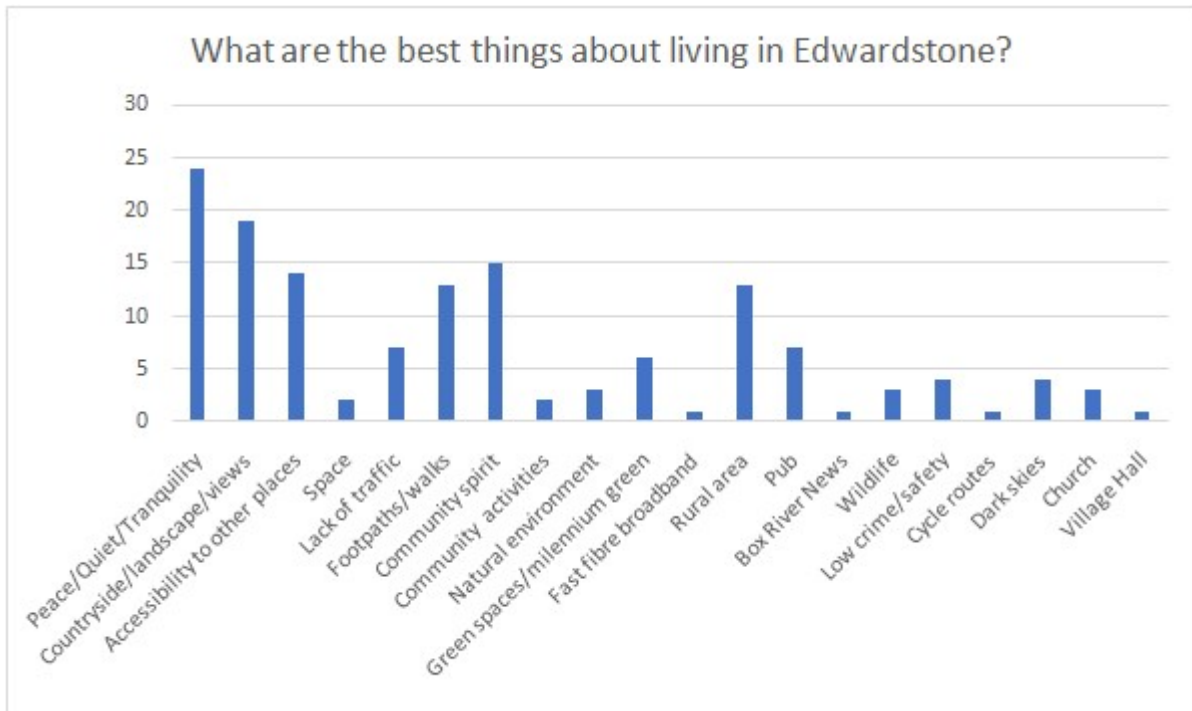

# EDWARDSTONE NEIGHBOURHOOD PLAN

These are a summary of the results from the questionnaire issued in February 2022.

The numbers on the left are the number of times each comment was made.

# EDWARDSTONE NEIGHBOURHOOD PLAN