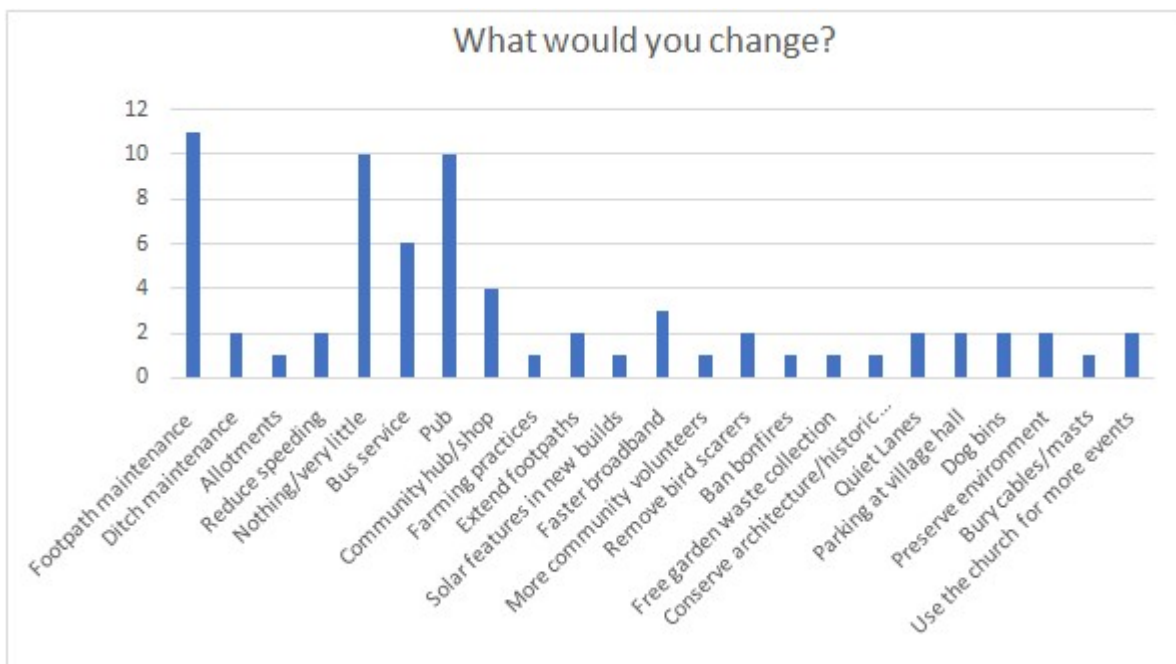

# EDWARDSTONE NEIGHBOURHOOD PLAN

These are a summary of the results from the questionnaire issued in February 2022.

The numbers on the left are the number of times each comment was made.