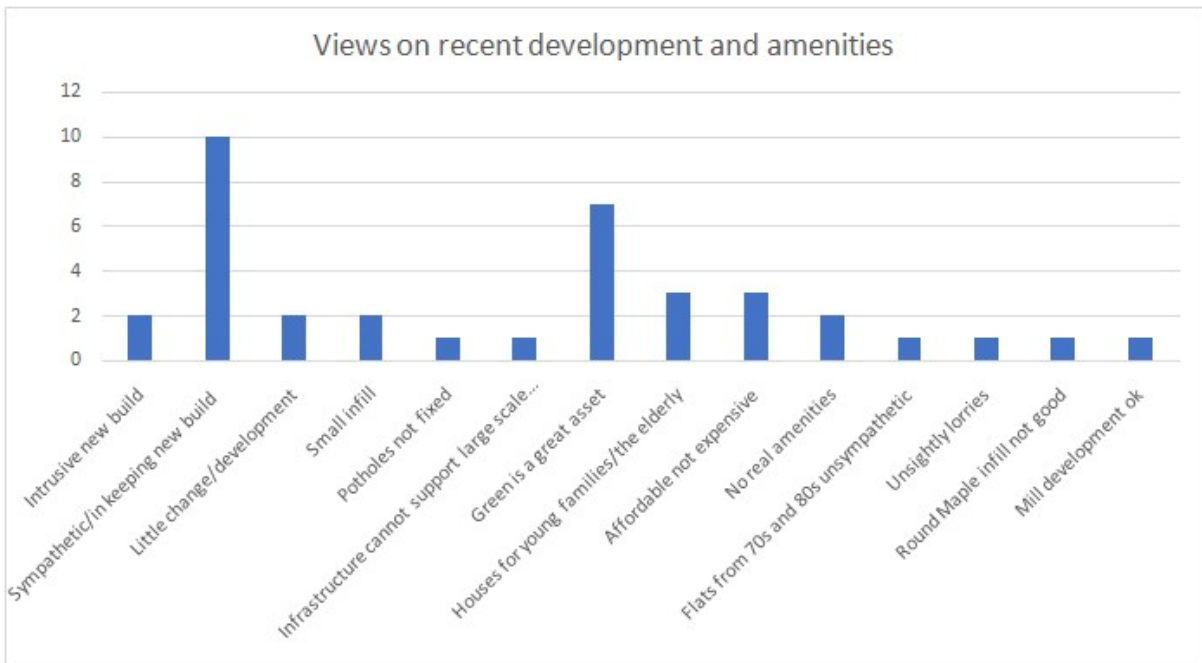

# EDWARDSTONE NEIGHBOURHOOD PLAN

These are a summary of the results from the questionnaire issued in February 2022.

The numbers on the left are the number of times each comment was made.

# EDWARDSTONE NEIGHBOURHOOD PLAN